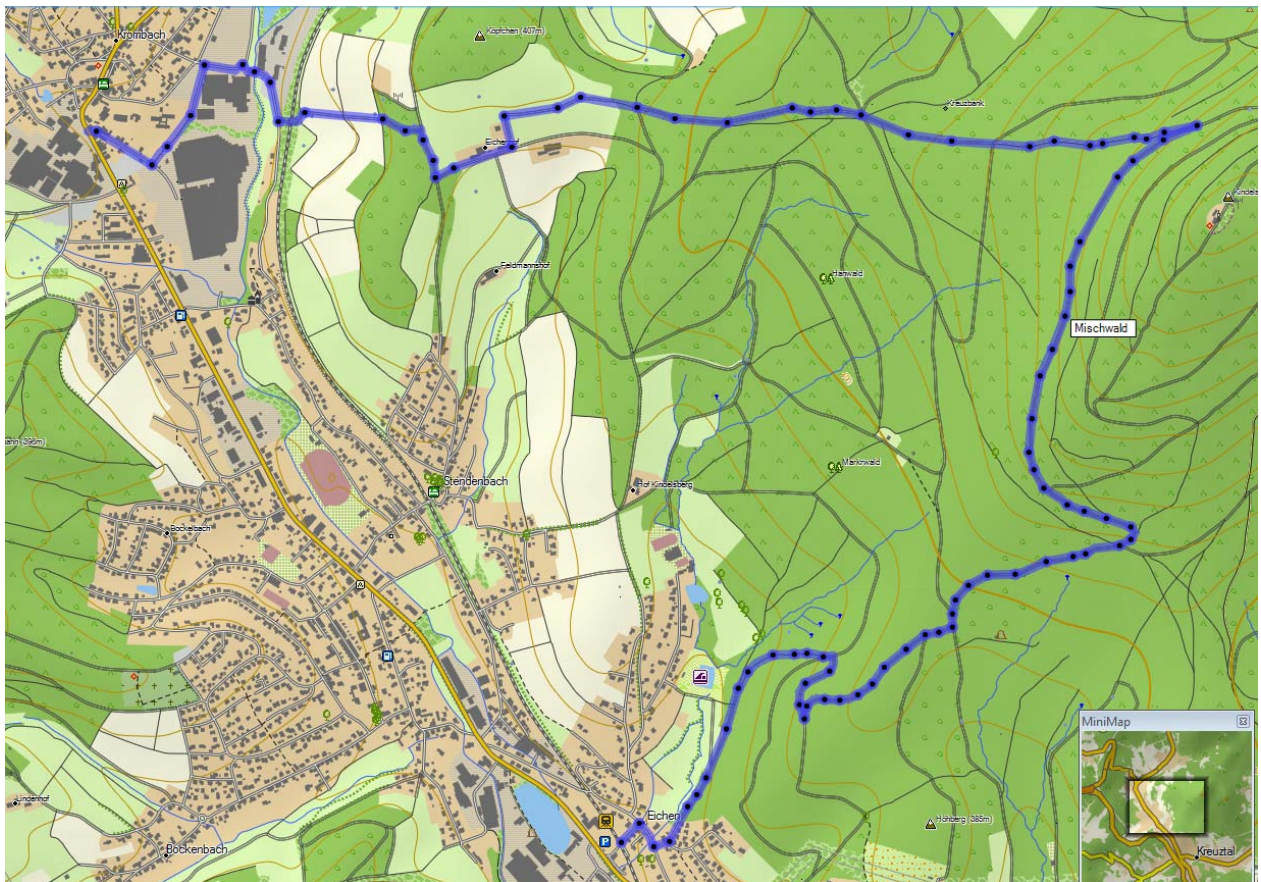

Timeplan: “PC-Wandertag 2011” 04.10.(Tu)

(Updated: 15.09.2011)

Vielen Dank, Markus und Gregor, für den Plan!

- 12:10** **1. Meeting point** at the AR-Main Entrance,
Walking to Weidenau railway station (Bf)
- 12:40** **2. Meeting point** at Weidenau Bf (Plattform 2)
- 12:47-12:56** **Train (Abellio) to Eichen Bf**
(Please organize your train ticket for yourself)
- 13:00** **Central Meeting point: Eichen Bf**
- 13:00-16:00** **Eichen Bf → → → „Krombacher Brauerei“**
(see the map)
- 16:00-19:30** **„Krombacher Brauerei“**
(Guided Tour with Andreas and
- 19:30** **Going back home**

Please see the actual Time plan at
<http://www.uni-siegen.de/fb8/pc/tl/events.html>
See you then!

Kawon + Thomas