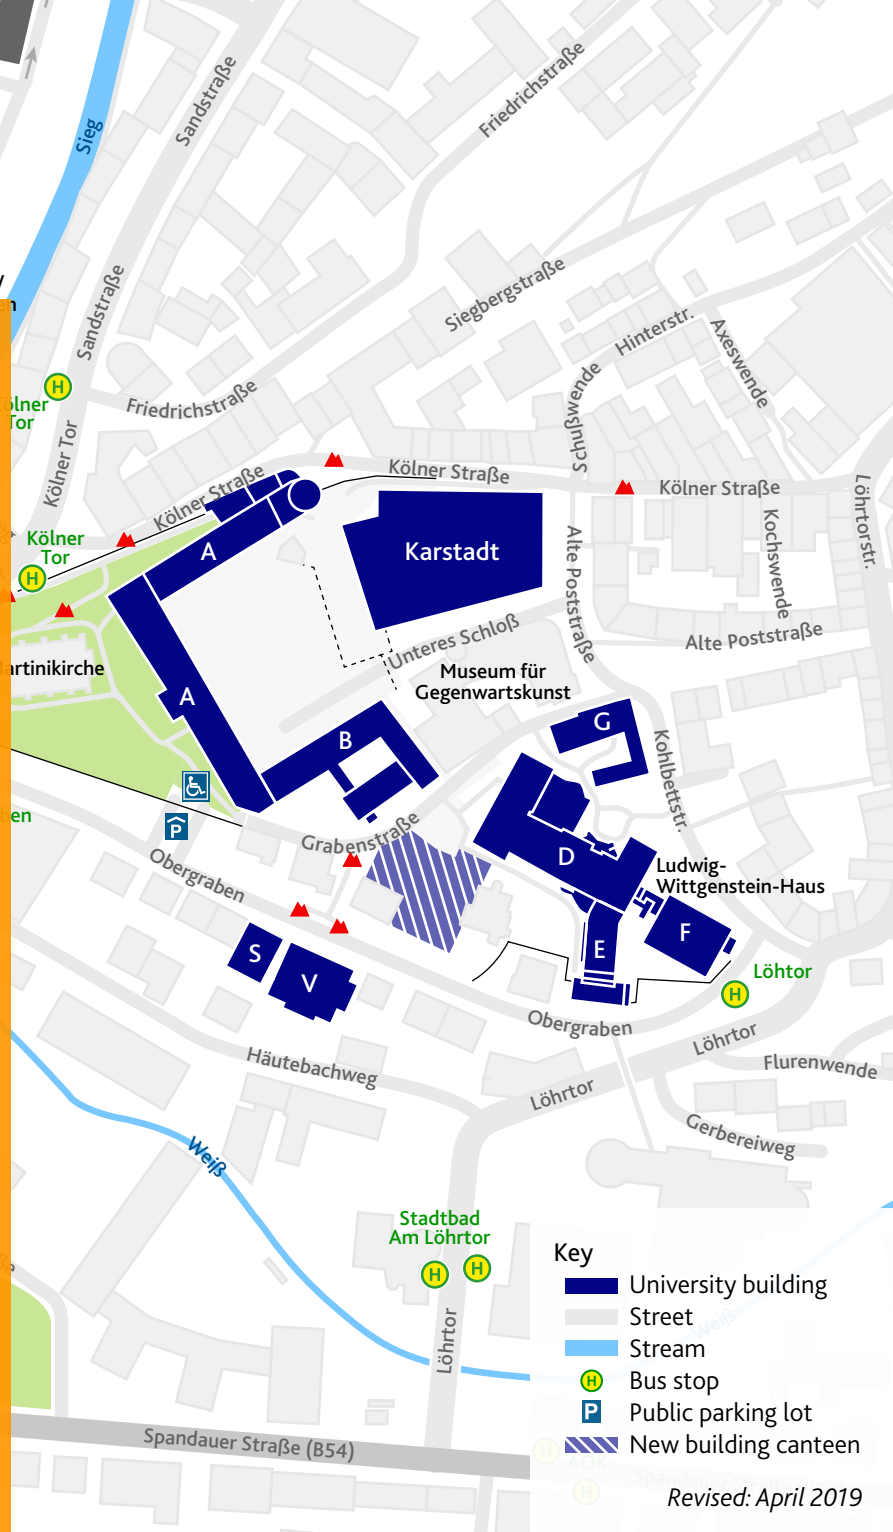

Campus Unteres Schloss (US)

Unteres Schloß 3

- A** Business Administration, Business School, Deanship, Institut für Mittelstandsforschung Bonn (IfM Bonn), Siegener Mittelstandsinstitut (SMI), Economics
- B** Library
- D** Business Administration Entrepreneurial Diversity and SME Management, Business Administration Entrepreneurship in Context, Business Information Systems, Competence Management, Economic Foreign Languages, Economic Law, FabLab, Institut für Medienforschung (IfM) / iSchool, Kompetenz-Zentrum Mittelstand 4.0, Statistics and Econometrics
- E** Business Information Systems
- F** Business Administration Service Development in SME and Crafts, Business Information Systems, CampusRadio Radius 92.1, Economic Law, Examination Office, Institut für Medien- und Kommunikationsrecht (IMKR)
- G** ASTA, Business Administration Network and Data Science Management, Business Administration Innovation and Competence Management, Business Information Systems, Contextual Economics and Economic Education, Economic Law, IKÖS, Institut für Medienforschung (IfM) / iSchool, Real World Economics, SME Graduate School, Zentrum für ökonomische Bildung in Siegen (ZöBiS)
- S** Seminar center
- V** Science in the City

Office hours

Monday - Friday: 7:00 to 20:00 hrs.

Part G: 7:00 to 18:00 hrs.

Key

- University building
- Street
- Stream
- Bus stop
- Public parking lot
- New building canteen

Revised: April 2019