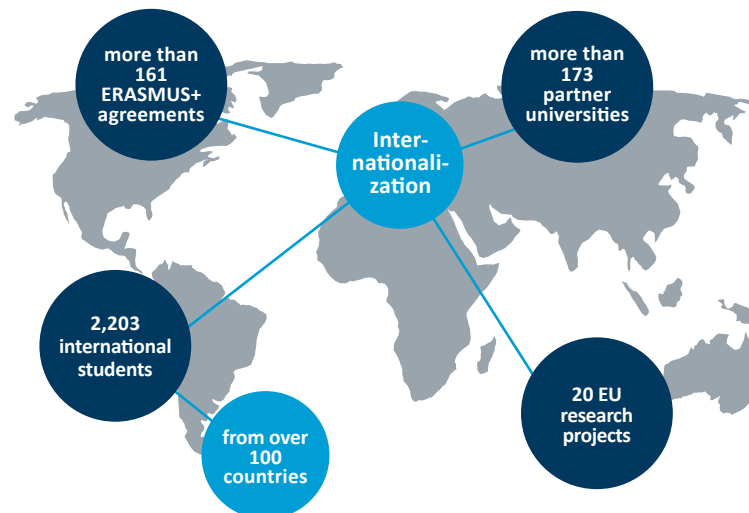

*Academic Year 2022 = Winter Semester 2021/22 + Summer Semester 2022

... in Germany's Greenest Large City

Familiar and friendly study atmosphere
Livable and lovable region
Award-winning canteen on campus

We are an interdisciplinary, open-minded university offering a wide range of subjects, from the Humanities, Social Sciences and Economics to Natural Sciences, Engineering and Life Sciences.

International focus

University Locations

The University of Siegen is spread over two central campuses and several locations distributed over the area of the City of Siegen. Plans are underway to move more school and faculties to the downtown area.