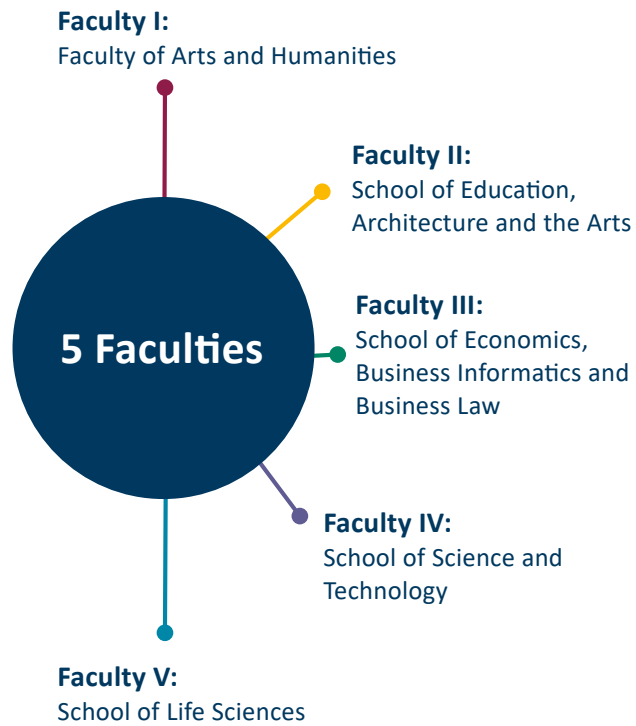

Studying at the University of Siegen...