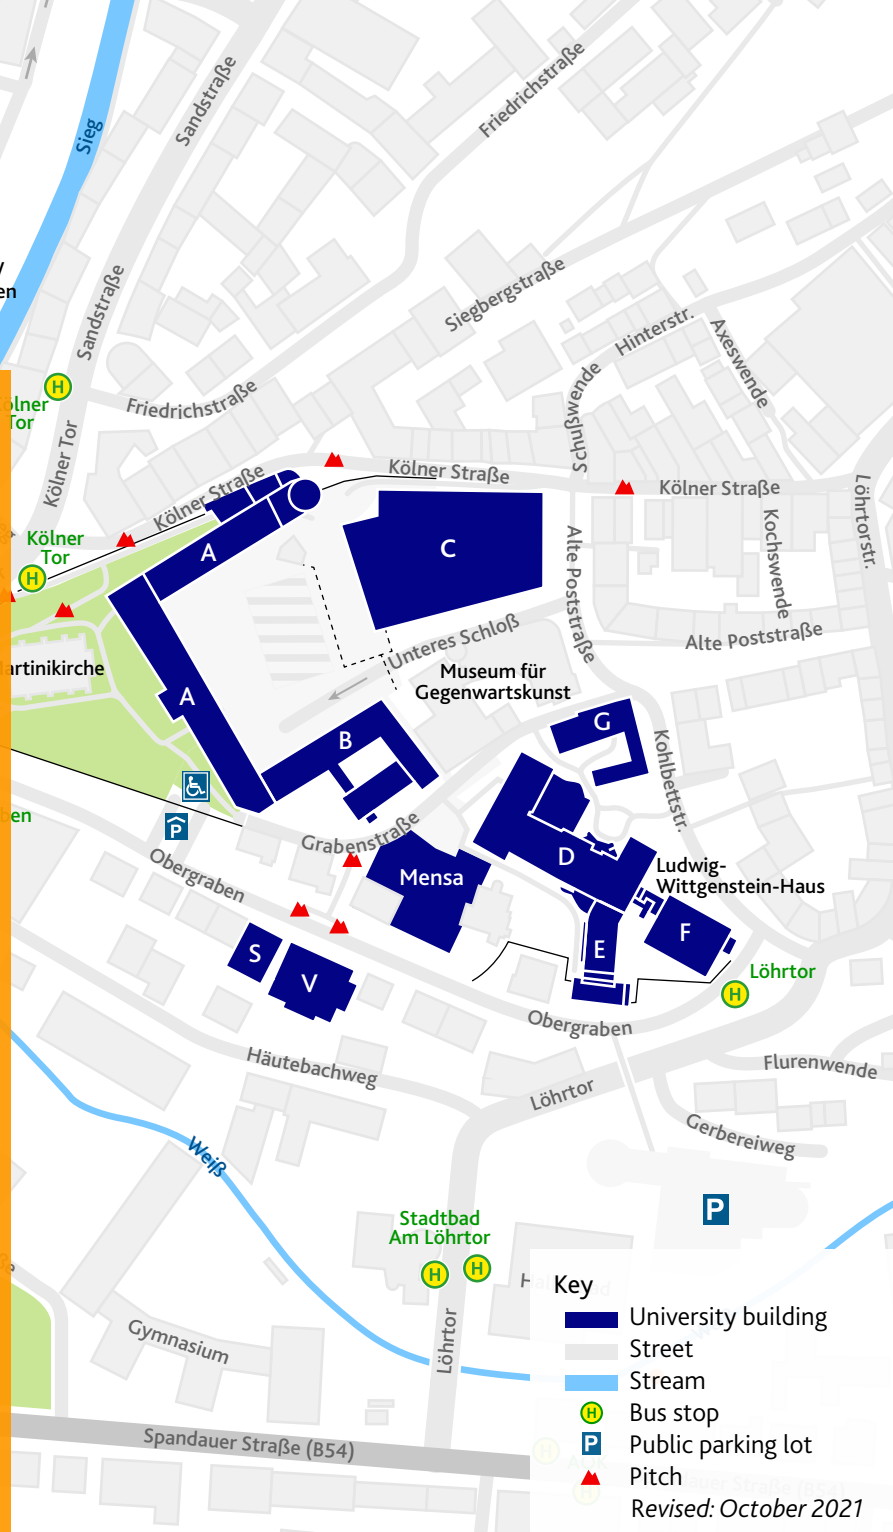

Campus Unteres Schloss (US)

Unteres Schloß 3

- A** Business Administration, Business School, Deanship, Institut für Mittelstandsforschung Bonn (IfM Bonn), Siegener Mittelstandsinstitut (SMI), Economics
- B** Library
- C** Lecture Hall Centre
- D** Business Administration Entrepreneurial Diversity and SME Management, Business Administration Entrepreneurship in Context, Business Information Systems, Competence Management, Economic Foreign Languages, Economic Law, FabLab, Institut für Medienforschung (IfM) / iSchool, Kompetenz-Zentrum Mittelstand 4.0, Statistics and Econometrics
- E** Business Information Systems
- F** Business Administration Service Development in SME and Crafts, Business Information Systems, CampusRadio Radius 92.1, Economic Law, Examination Office, Institut für Medien- und Kommunikationsrecht (IMKR)
- G** ASTA, Business Administration Network and Data Science Management, Business Administration Innovation and Competence Management, Business Information Systems, Contextual Economics and Economic Education, Economic Law, IKÖS, Institut für Medienforschung (IfM) / iSchool, Real World Economics, SME Graduate School, Zentrum für ökonomische Bildung in Siegen (ZöBiS)
- M** Cafeteria, Bistro
- S** Seminar center
- V** House of Science

Key

-  University building
-  Street
-  Stream
-  Bus stop
-  Public parking lot
-  Pitch

Revised: October 2021